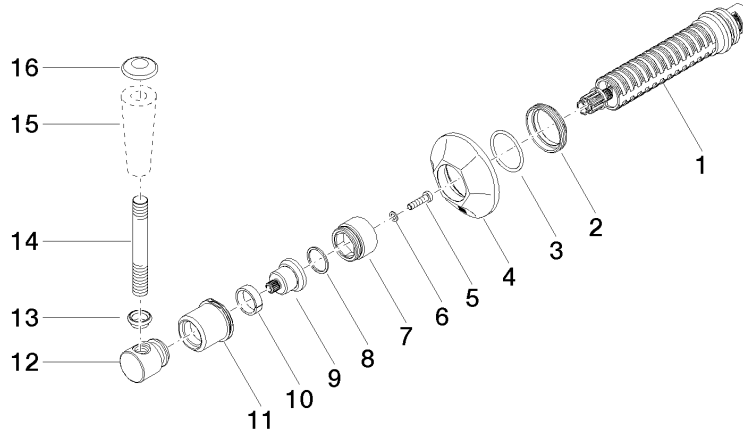

ST 060 401 0371

- rosette Ø 60 mm
- head part with cut-to-length spindle and sleeve

Individual components of this set

You need the following components for this set

1x 11 170 370-06

1x 36 608 371-06

MADISON Wall valve clockwise closing 3/4" - Brushed Platinum

ST 060 401 0371

ST 060 401 0371

Parts for other
finishes can be found
here: [Chrome](#)

MADISON Wall valve clockwise closing 3/4" - Brushed Platinum

MADISON

ST 060 401 0371

MADISON Wall valve clockwise closing 3/4" - Brushed Platinum

MADISON

ST 060 401 0371

MADISON Wall valve clockwise closing 3/4" - Brushed Platinum

MADISON

ST 060 401 0371

ST 060 401 0371

Certificates

IAPMO_4976 (1). WRAS_2010066.

Spare parts list

No.	Item Number	Name	Quantity used	Delivery time
1	90 90 03 127 00 90	top	1	2
2	09 23 10 125-00	nut	1	10
3	90 14 10 063 00 90	seal	1	2
4	09 27 37 102-06	rosette	1	10
5	09 30 30 069 90	screw	1	2
6	09 30 11 194 90	disc	1	2
7	09 18 30 007-06	sleeve	1	-
Spare part can no longer be ordered, please order the replacement item				
8	90 28 10 030 00 90	ring	1	2
9	09 12 12 064-06	base	1	-
Spare part can no longer be ordered, please order the replacement item				
10	90 14 15 021 00 90	ring	1	2
11	09 21 02 161-06	cover	1	10
12	09 20 37 101-06	handle	1	10
13	09 20 37 001-06	handle	1	10
14	09 28 22 013 90	pipe	1	2
15	11 170 370-06	MADISON Lever insert - Brushed Platinum	1	10
16	09 30 30 062-06	screw	1	10