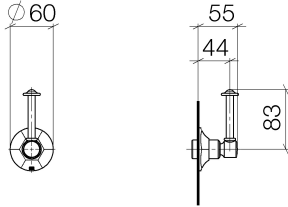

ST 060 401 0371

- rosette Ø 60 mm
- head part with cut-to-length spindle and sleeve

Individual components of this set

You need the following components for this set

1x 11 170 370-06

1x 36 608 371-06

MADISON Wall valve clockwise closing 3/4" - Brushed Platinum

MADISON

ST 060 401 0371

MADISON Wall valve clockwise closing 3/4" - Brushed Platinum

MADISON

ST 060 401 0371

ST 060 401 0371

Certificates

IAPMO_4976 (1). WRAS_2010066.

Spare parts list

No.	Item Number	Name	Quantity used	Delivery time
1	90 90 03 127 00 90	top	1	2
2	09 23 10 125-00	nut	1	10
3	90 14 10 063 00 90	seal	1	2
4	09 27 37 102-06	rosette	1	10
5	09 30 30 069 90	screw	1	2
6	09 30 11 194 90	disc	1	2
7	09 18 30 007-06	sleeve	1	-
Spare part can no longer be ordered, please order the replacement item				
8	90 28 10 030 00 90	ring	1	2
9	09 12 12 064-06	base	1	-
Spare part can no longer be ordered, please order the replacement item				
10	90 14 15 021 00 90	ring	1	2
11	09 21 02 161-06	cover	1	10
12	09 20 37 101-06	handle	1	10
13	09 20 37 001-06	handle	1	10
14	09 28 22 013 90	pipe	1	2
15	11 170 370-06	MADISON Lever insert - Brushed Platinum	1	10
16	09 30 30 062-06	screw	1	10